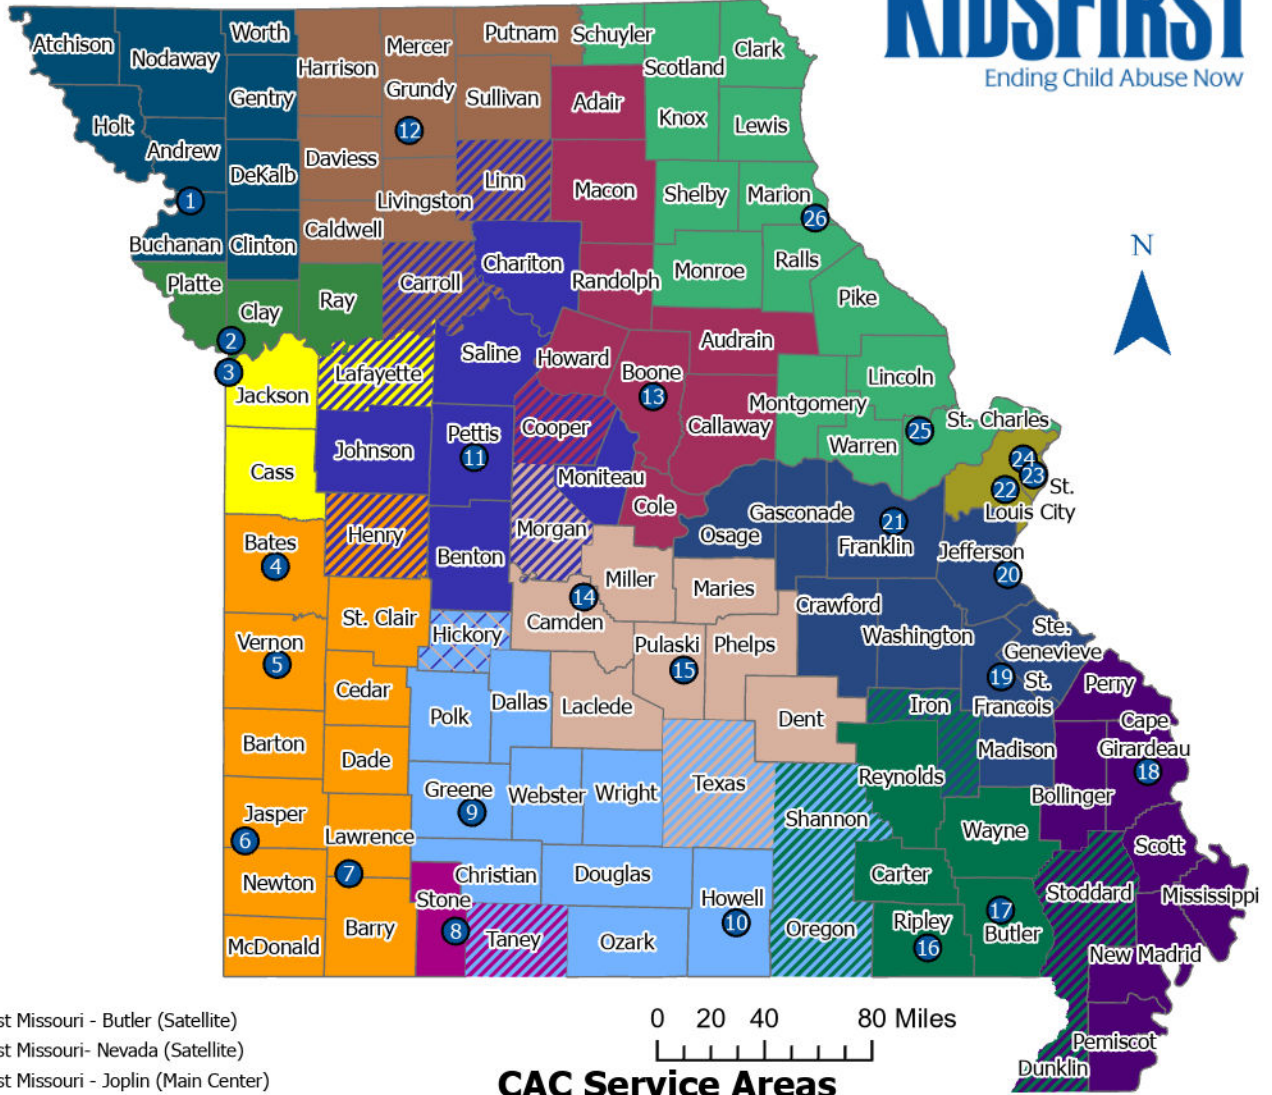

Missouri's Network of Child Advocacy Centers

CAC SITES

Key Center Name

- 1 Voices of Courage
- 2 Synergy Services
- 3 Child Protection Center, Inc.
- 4 Children's Center of Southwest Missouri - Butler (Satellite)
- 5 Children's Center of Southwest Missouri- Nevada (Satellite)
- 6 Children's Center of Southwest Missouri - Joplin (Main Center)
- 7 Children's Center of Southwest Missouri - Monett (Satellite)
- 8 Lakes Area CAC
- 9 Child Advocacy Center Inc.
- 10 Child Advocacy Center Inc. - South Central
- 11 Child Safe of Central Missouri Inc.
- 12 North Central Missouri Children's Advocacy Center
- 13 Rainbow House Regional Child Advocacy Center
- 14 Kids' Harbor, Inc.
- 15 Kids' Harbor, Too
- 16 Ozark Foothills Child Advocacy Center-Great Circle (Satellite)
- 17 Ozark Foothills Child Advocacy Center-Great Circle (Main Center)
- 18 Southeast Missouri Network Against Sexual Violence DBA SEMO-NASV
- 19 Children's Advocacy Center of East Central Missouri - Farmington (Satellite)
- 20 Children's Advocacy Center of East Central Missouri (Main Center)
- 21 Children's Advocacy Center of East Central Missouri - Union (Satellite)
- 22 Children's Advocacy Services of Greater St. Louis - Kirkwood (Satellite)
- 23 Children's Advocacy Services of Greater St. Louis - West Pine (Main Center)
- 24 Children's Advocacy Services of Greater St. Louis-UMSL (Satellite)
- 25 The Child Advocacy Center of Northeast Missouri- Wentzville (Main Center)
- 26 The Child Advocacy Center of Northeast Missouri-Hannibal (Satellite)